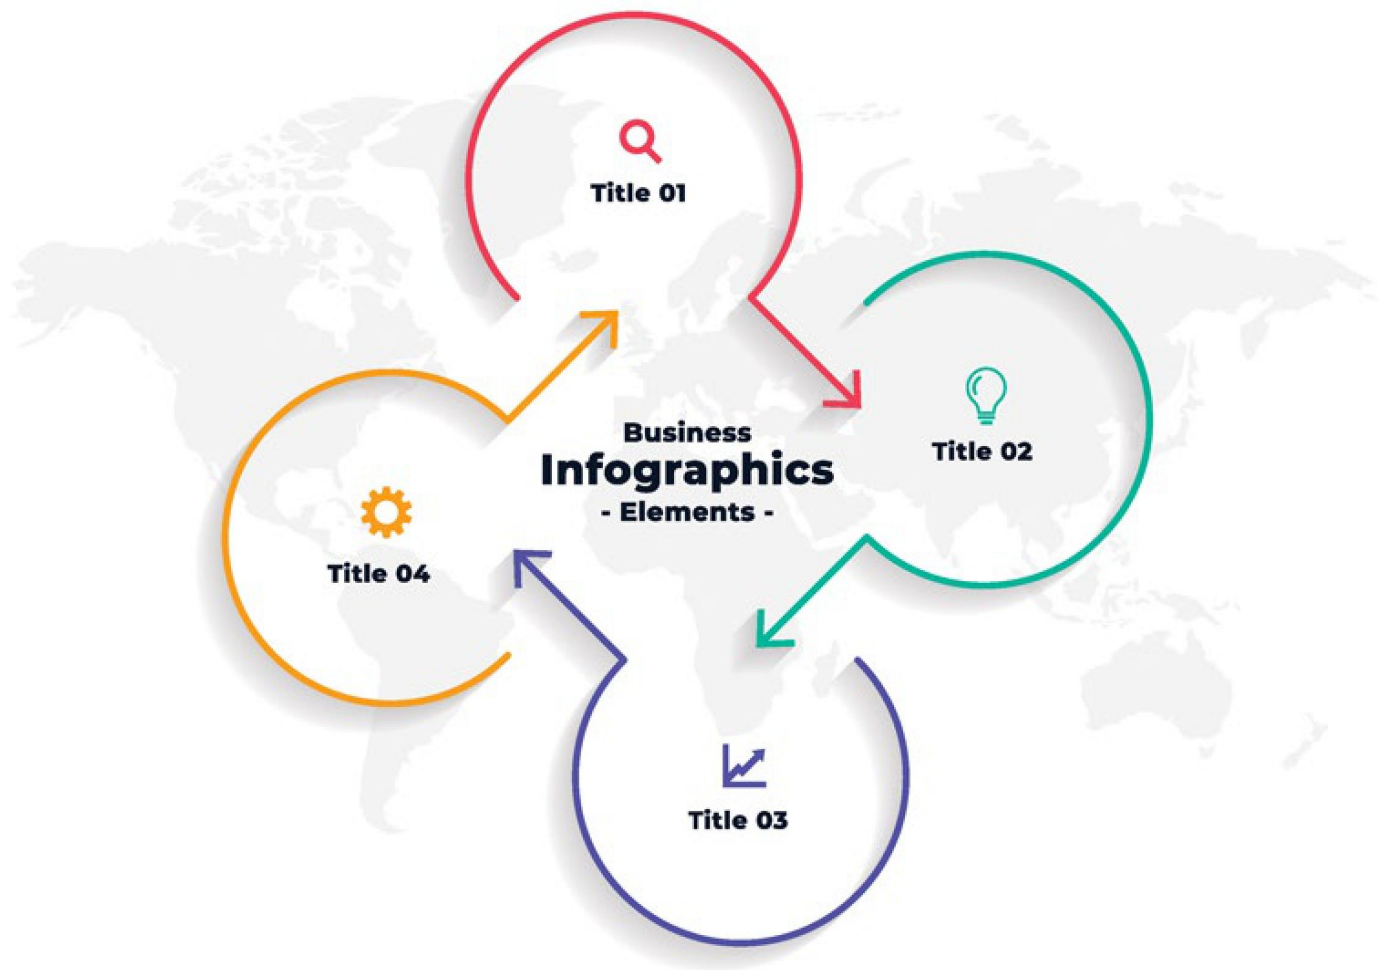

# BOOK MATCH

SERIES

---

MASTER  
COLLECTION

DIGITAL GLAZE VITRIFIED TILES

600x600

---

DRIVEN TO TOUCH REPEATEDLY

2704

POLISH  
series

60x60cm/24"x24"

2705

POLISH  
series

60x60cm/24"x24"

2706

**TITONIC STANDARD**